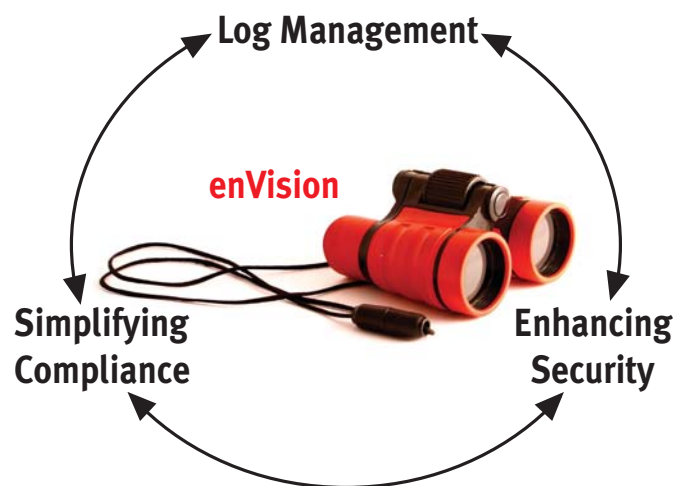

<< YOUR CALL TO ACTION GOES HERE, FOR EXAMPLE: >>

REGISTER NOW for your **FREE White Paper**
Contact us today to find out more

Partner Telephone
Partner email
www.PartnerURL

PARTNER
LOGO

The Security Division of EMC